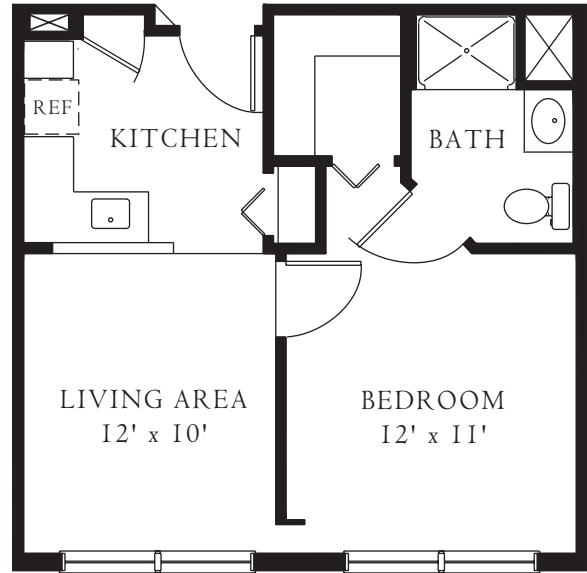

One Bedroom Apartments

ONE BEDROOM D / \$4,600

ONE BEDROOM E / \$4,600

ONE BEDROOM F / \$4,780*

ONE BEDROOM G / \$4,850

*a few apartments in this class are priced at \$ 4,825 per month because they offer additional square footage

All room dimensions are approximate