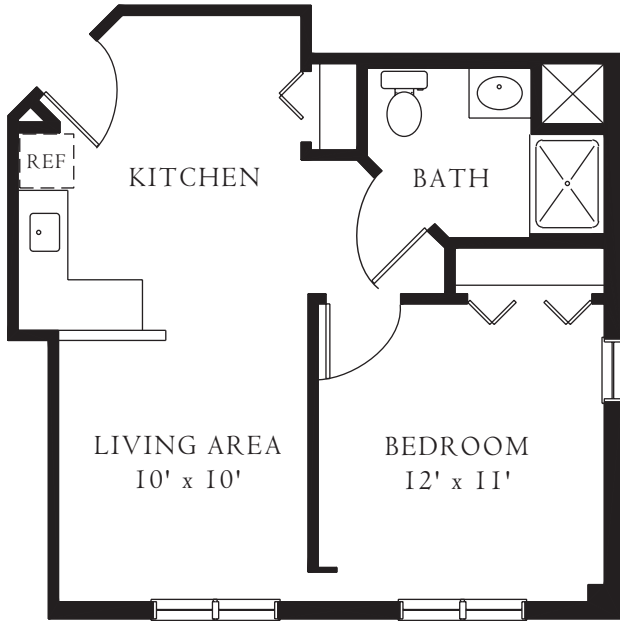

One Bedroom Apartments

ONE BEDROOM D / \$4,600

ONE BEDROOM E / \$4,600

ONE BEDROOM F / \$4,780*

ONE BEDROOM G / \$4,850

*a few apartments in this class are priced at \$ 4,825 per month because they offer additional square footage

All room dimensions are approximate