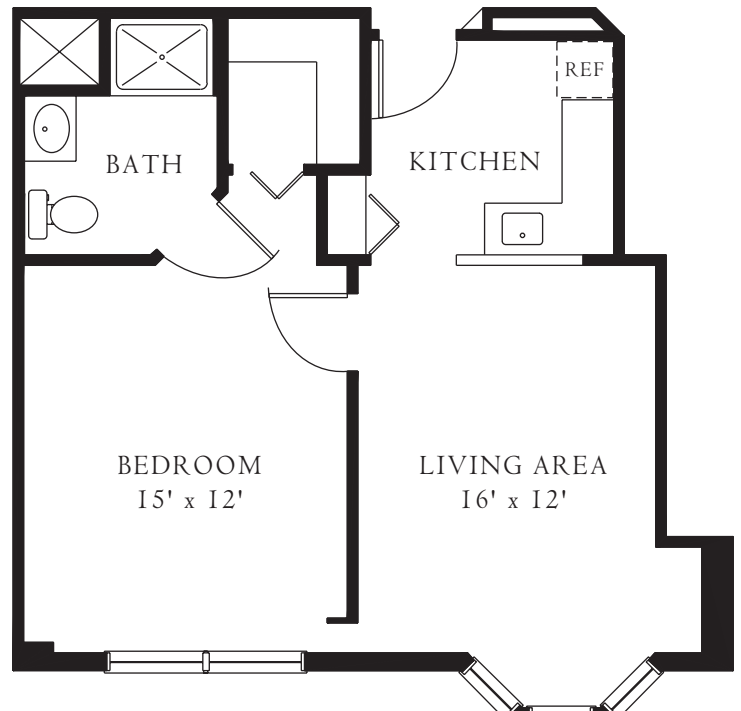

One Bedroom Apartments

ONE BEDROOM D / \$4,600

ONE BEDROOM E / \$4,600

ONE BEDROOM F / \$4,780*

ONE BEDROOM G / \$4,850

*a few apartments in this class are priced at \$ 4,825 per month because they offer additional square footage

All room dimensions are approximate