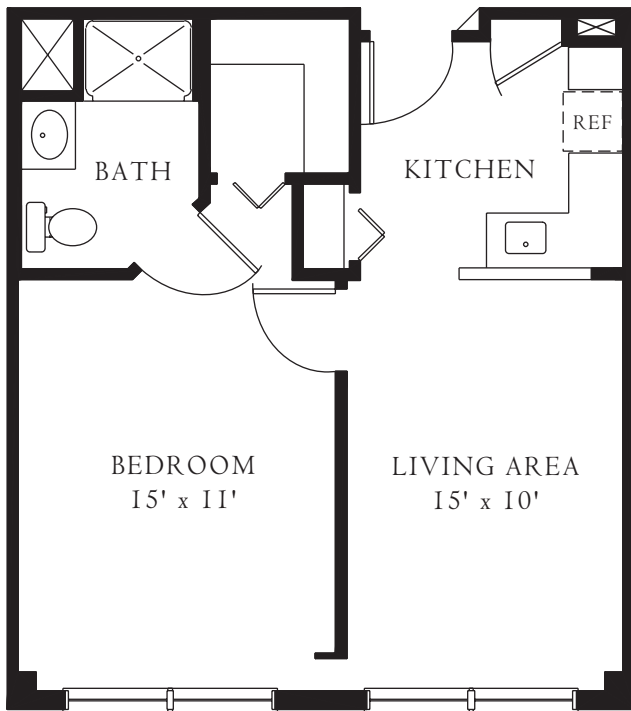

One Bedroom Apartments

ONE BEDROOM D / \$4,600

ONE BEDROOM E / \$4,600

ONE BEDROOM F / \$4,780*

ONE BEDROOM G / \$4,850

*a few apartments in this class are priced at \$ 4,825 per month because they offer additional square footage

All room dimensions are approximate