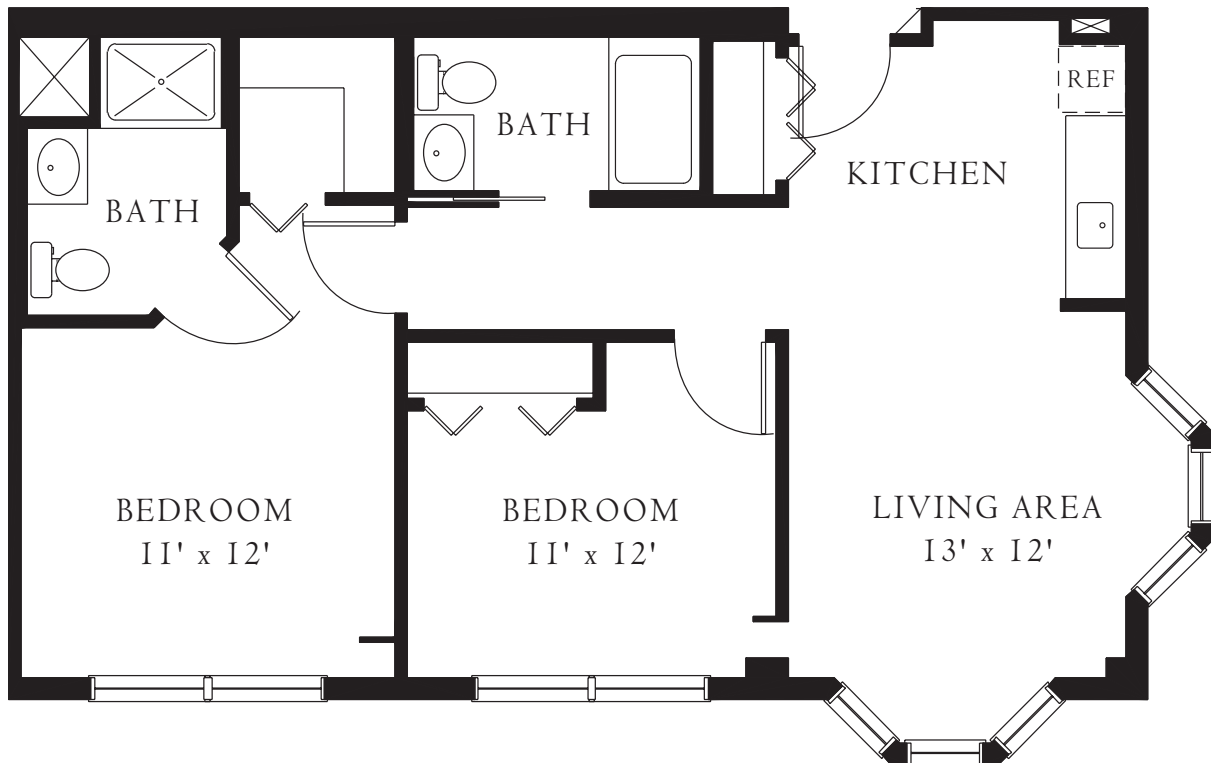

Two Bedroom Apartments

TWO BEDROOM H / \$5,140

All room dimensions are approximate

TWO BEDROOM J / \$5,275