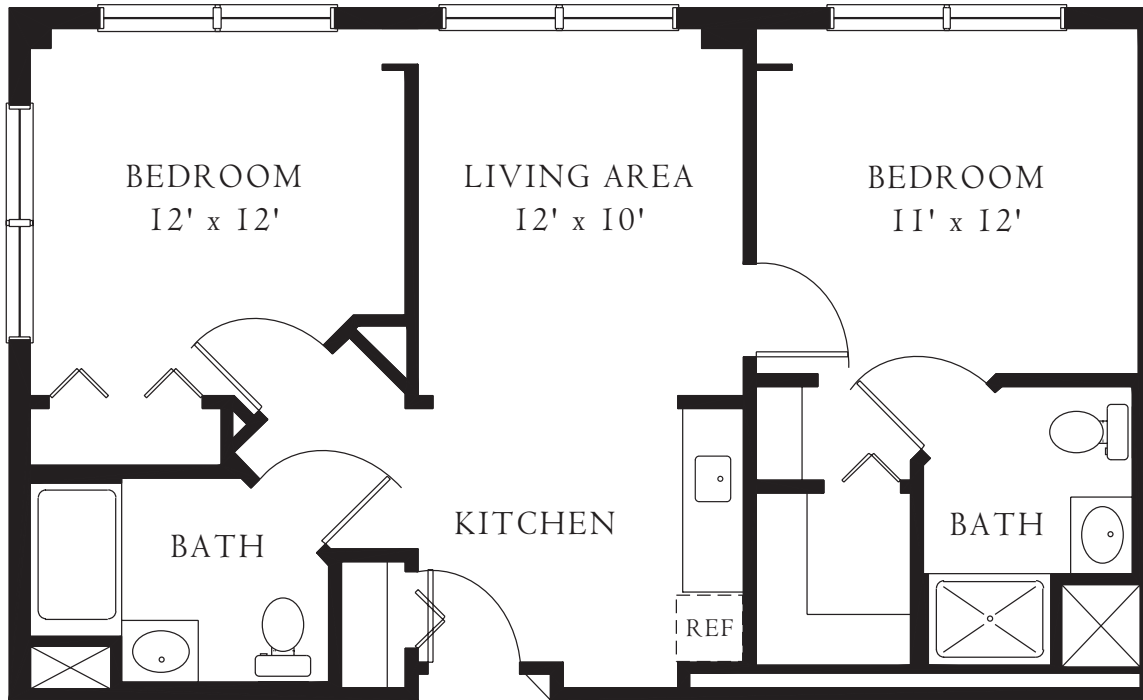

Two Bedroom Apartments

TWO BEDROOM H / \$5,140

All room dimensions are approximate

TWO BEDROOM J / \$5,275